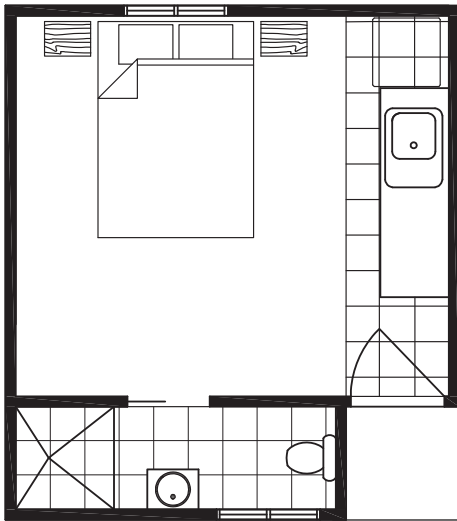

Looking for a teenage retreat, man cave or a place for Nan? Or are you looking to utilise that small piece of land out back and turn it into an income? You name it, the Investor Studio can do it. Designed for the coolest kid on the block, the **Investor Studio** will fit just about anywhere.

Width: 4m Depth: 4.5m

CLASSIC

KINGSTON

FACADE OPTIONS

CLASSIC

KINGSTON

VALUE PACK STANDARD INCLUSIONS

WARRANTY	Six year home warranty insurance policy
CONCRETE SLAB	Structurally engineered concrete slab
FRAMING	90mm stud wall frames
WINDOWS	Australian made aluminium sliding windows and doors Range of colour choices available
ROOFING, FASCIA & GUTTER	Colorbond roof sheeting Bluescope fascia and gutters Range of colour choices available
BRICKS & CLADDING	Combination of Bluescope Colorbond corrugated sheets and fibre-cement planks Range of colour choices available
KITCHEN	White laminated cupboards & bench top Stainless steel sink and mixer Tiled splash back
BATHROOM	600mm freestanding vanity 600mmx600mm vanity mirror Chrome taps, mixers, shower head, toilet roll holder, towel ring & towel rail Fitted shower curtain rail Shower walls tiled to minimum height of 1.8m
PAINT	Choice of Dulux colour range
ELECTRICAL	Double power point to each room Light to each room and one exterior light Smoke alarm
DOORS	Privacy handles to all doors Door stop protectors to all doors
SKIRTINGS & ARCHITRAVES	Half splay 42mm x 18mm around flooring, windows and doors
FLOOR COVERINGS	Carpet fitted to living and bedroom areas Range of carpet colours available Tiles to bathroom and kitchen floors