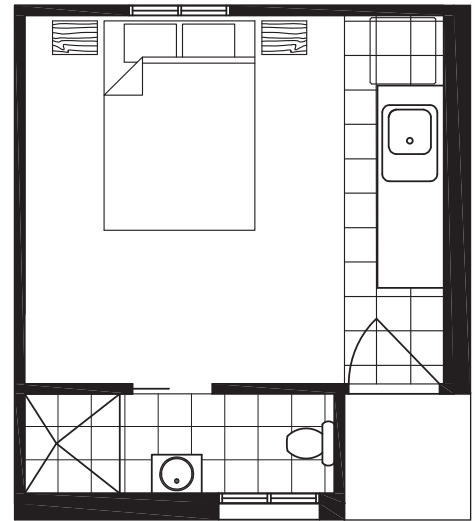

Looking for a teenage retreat, man cave or a place for Nan? Or are you looking to utilise that small piece of land out back and turn it into an income? You name it, the Investor Studio can do it. Designed for the coolest kid on the block, the **Investor Studio** will fit just about anywhere.

Width: 4m Depth: 4.5m

CLASSIC

KINGSTON

FACADE OPTIONS

CLASSIC

KINGSTON

VALUE PACK STANDARD INCLUSIONS

WARRANTY	Six year home warranty insurance policy
CONCRETE SLAB	Structurally engineered concrete slab
FRAMING	90mm stud wall frames
WINDOWS	Australian made aluminium sliding windows and doors Range of colour choices available
ROOFING, FASCIA & GUTTER	Colorbond roof sheeting Bluescope fascia and gutters Range of colour choices available
BRICKS & CLADDING	Combination of Bluescope Colorbond corrugated sheets and fibre-cement planks Range of colour choices available
KITCHEN	White laminated cupboards & bench top Stainless steel sink and mixer Tiled splash back
BATHROOM	600mm freestanding vanity 600mmx600mm vanity mirror Chrome taps, mixers, shower head, toilet roll holder, towel ring & towel rail Fitted shower curtain rail Shower walls tiled to minimum height of 1.8m
PAINT	Choice of Dulux colour range
ELECTRICAL	Double power point to each room Light to each room and one exterior light Smoke alarm
DOORS	Privacy handles to all doors Door stop protectors to all doors
SKIRTINGS & ARCHITRAVES	Half splay 42mm x 18mm around flooring, windows and doors
FLOOR COVERINGS	Carpet fitted to living and bedroom areas Range of carpet colours available Tiles to bathroom and kitchen floors